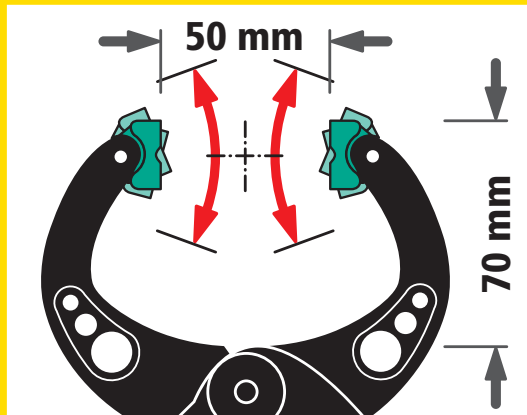

FZR 50

3632⁰⁰⁰

wolcraft®

50 mm

140003632 R37 - 3632⁰⁰⁰

wolffcraft GmbH
Wolffstraße 1
56746 Kempenich
Germany
www.wolffcraft.com
Made in EU